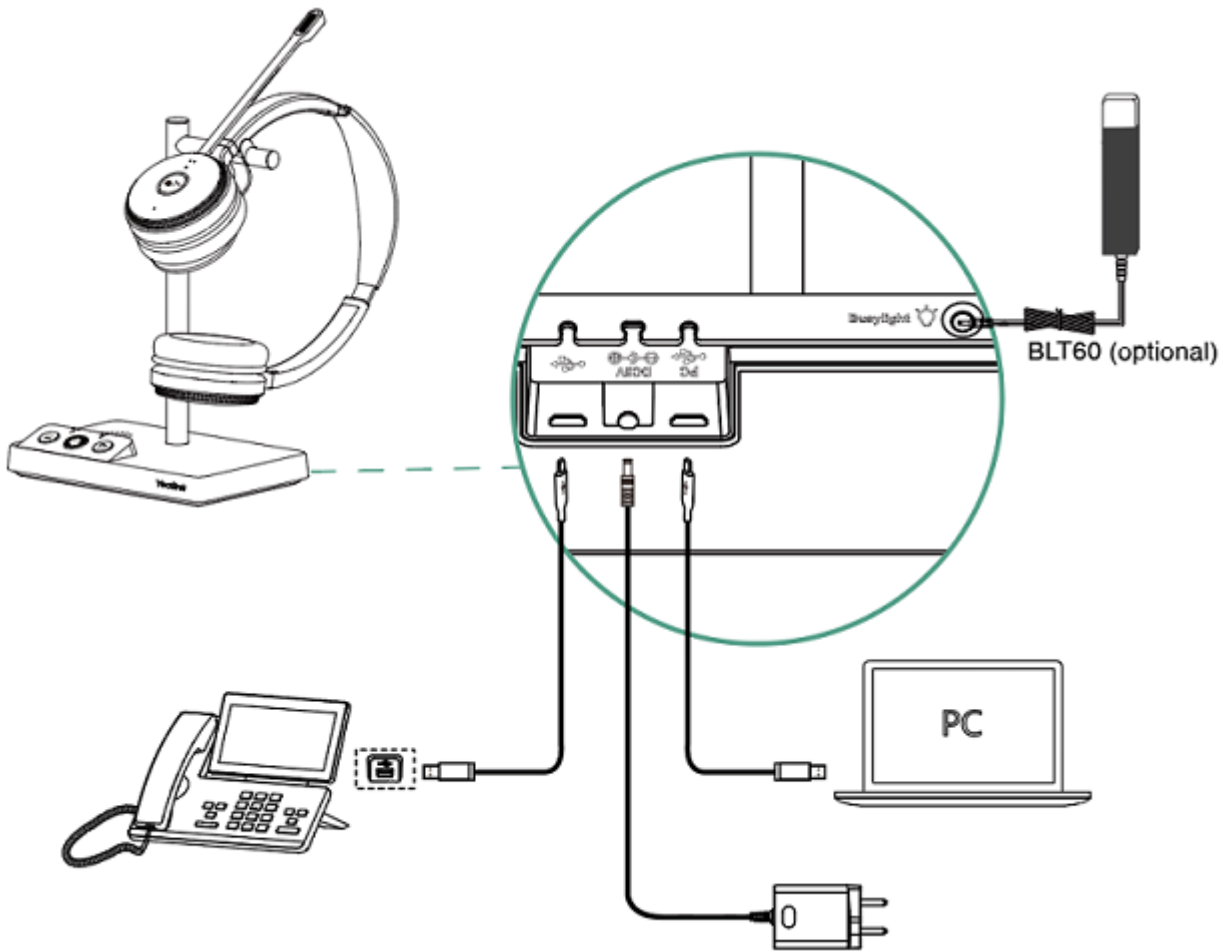

For more information, please go to the [Yealink official website](#).