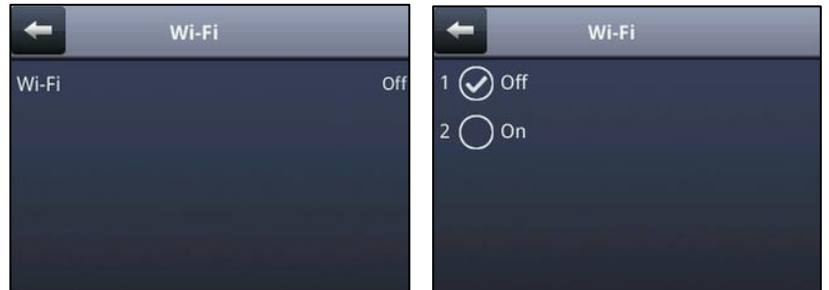

**How it Works:**

The USB WiFi Adapter allows Poly phones to connect to the network wirelessly instead of using a wired Ethernet connection.

**Setup:**

- Insert the USB WiFi Adapter into a USB port on your Poly VVX phone
- The phone screen will display a prompt "A WiFi adapter is connected. Press Start to begin Wi-Fi setup"
- Press **[Start]** softkey
- Select **Wi-Fi**, then select **ON**.
- Press **[yes]** softkey when the phone screen displays, "Do you want to continue". The phone will reboot.

- After the phone has rebooted, press the **Home** button and navigate to **Settings** → **Basic** → **Wi-Fi** to continue the WiFi set up
- The phone will automatically scan for WiFi networks. If the phone does not automatically scan, press **[Scan]** softkey to initiate a scan. If a WiFi network is saved in the phone, the phone will try to connect automatically.
- Press **[Select]** softkey to select a network in the list
- Use the dial pad to enter the network password:
  - Press **[Encoding]** or **[Mode]** softkey to switch between Abc, ABC, abc, or 123 for Title case, UPPERCASE, lowercase, or numerical entries
  - To enter special characters, Abc, ABC, or abc must be selected along with ASCII. Press the 1, 0, \*, or # key to access the following characters:
    - **[1] key:** ! | ' ^ \ @ : 1
    - **[\*] key:** \* - & % + ; ( )
    - **[0] key:** / , \_ \$ ~ = ? 0
    - **[#] key:** # > < { } [ ] " ' `
  - To delete characters, press the **[<<]** softkey
- Press **[More]** softkey followed by **[Connect]** softkey and phone will connect. Once connected, the phone screen will display a "Connected" message.